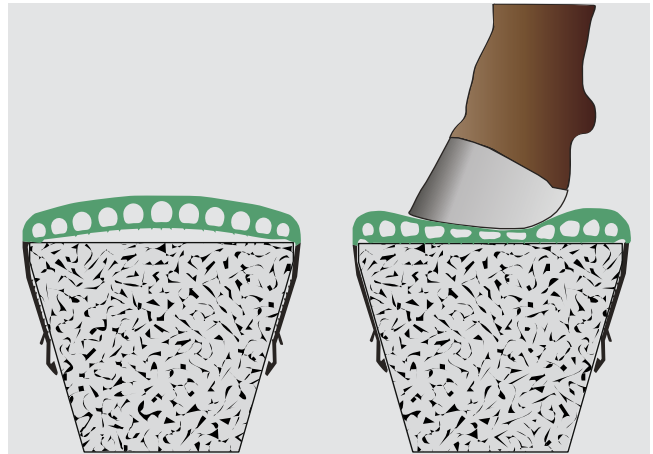

# PLASTIC CAPS FOR CATTLE (AREA) SLATTED FLOOR

- ▶ For more hygiene and animal comfort in the barn
- ▶ Up to 40% ammonia reduction according to the manufacturer's instructions
- ▶ Up to 61% methane reduction according to manufacturer information
- ▶ Better sequence of movements and gentler on the joints
- ▶ Reduces lameness
- ▶ Simple fastening system

## PLASTIC CAPS FOR CATTLE (AREA) SLATTED FLOOR

The illustrations may differ from the actual version.  
Subject to technical changes.

**Thye-Lokenberg Betonwerke GmbH**  
Erlenweg 4  
D-49434 Neuenkirchen-Vörden  
Phone +49 5493 - 99219-0  
Fax +49 5493 - 99219-20  
[info@thye-lokenberg.de](mailto:info@thye-lokenberg.de)